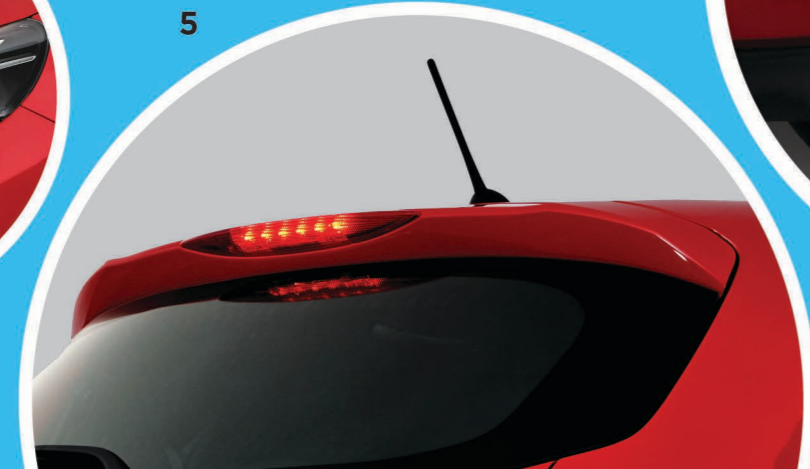

BRING ON THE

LOOKS

1. Reflector Halogen Headlights with LED Parking Light Guide (1.2 V CVT, 1.2 S MT)
2. LED Daytime Running Lights (1.2 RS Variants, 1.2 V CVT)
3. Chrome Front Grille (1.2 V CVT, 1.2 S MT)
4. Tail Lamps
5. LED High-Mount Stop Lamp
6. Non-Intermittent Rear Wiper
7. 14" Alloy Wheels (1.2 V CVT)

*Stylish
and practical*

This is the hatchback with big impact. Combining sensible design with cool features, the New Honda Brio brings both practicality and style.